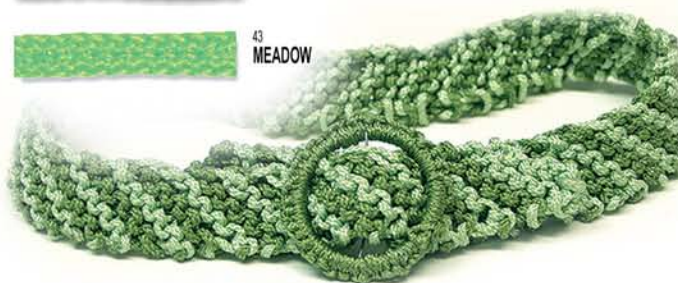

Bonnie Craft Cord

Available:
4MM (.16") IN 100 YARDS
6MM (.24") IN 50 OR 100 YARDS
Washable

The Perfect Cords for... Macrame

Durable, Colorfast, Heat fusible, large color selection,

AMY KNITTING, KNOTTING & CROCHETING CORD

WASHABLE 2MM DIA. .078" 25 YARDS 22 METERS

	01 WHITE		15 KELLY		28 NEON GREEN
	02 IVORY		16 FOREST		36 USA
	03 TAN		18 SKY		37 DIJON
	04 BROWN		19 ROYAL		38 CACTUS
	05 PINK		20 NAVY		39 STONE
	06 RED		21 LAVENDER		40 CINNAMON
	07 CORAL		22 PURPLE		41 MANGO
	08 CRANBERRY		23 SHADOW		42 OCEAN
	10 ORANGE		24 BLACK		43 MEADOW
	12 SUNSHINE		25 NEON PINK		
	13 GOLD		27 NEON YELLOW		

Hemp 20#...48#...170#

Cotton Cable Cord Size 15 & 27

Fashion & Jewelry Cords 1.5 mm 25 yards

Simply the **BEST**
in **Macrame!**

White 01

Ivory 02

Flesh 03

Pearl 04